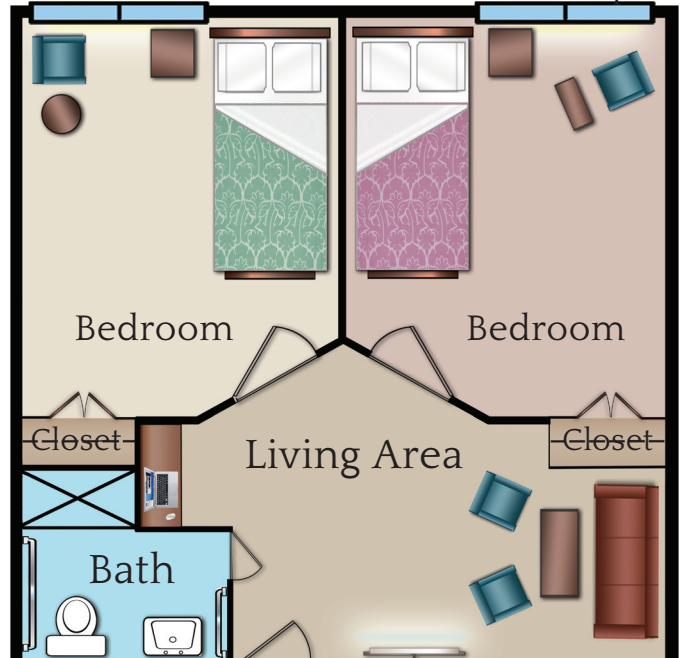

  
**Villagio**<sup>SM</sup>  
 OF OKLAHOMA CITY  
*Floor Plans*

**STUDIO** 270 Sq. Ft.

\$ \_\_\_\_\_

**SUITE** 335 Sq. Ft.

\$ \_\_\_\_\_

**ONE BEDROOM** 435 Sq. Ft.

\$ \_\_\_\_\_

**TWO BEDROOM** 435 Sq. Ft.

\$ \_\_\_\_\_